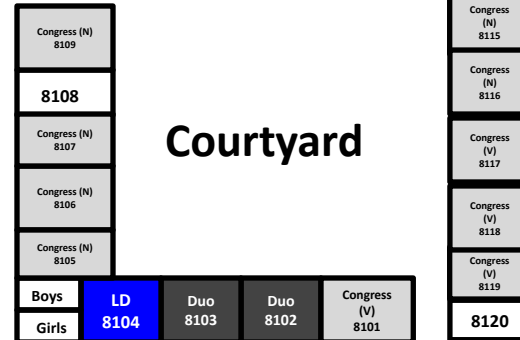

OLYMPIC HEIGHTS HIGH SCHOOL

1st Floor

Front of School

2nd Floor

Not shown on map:

- room 1222: POI
- room 1221: POI
- room 1220: LD